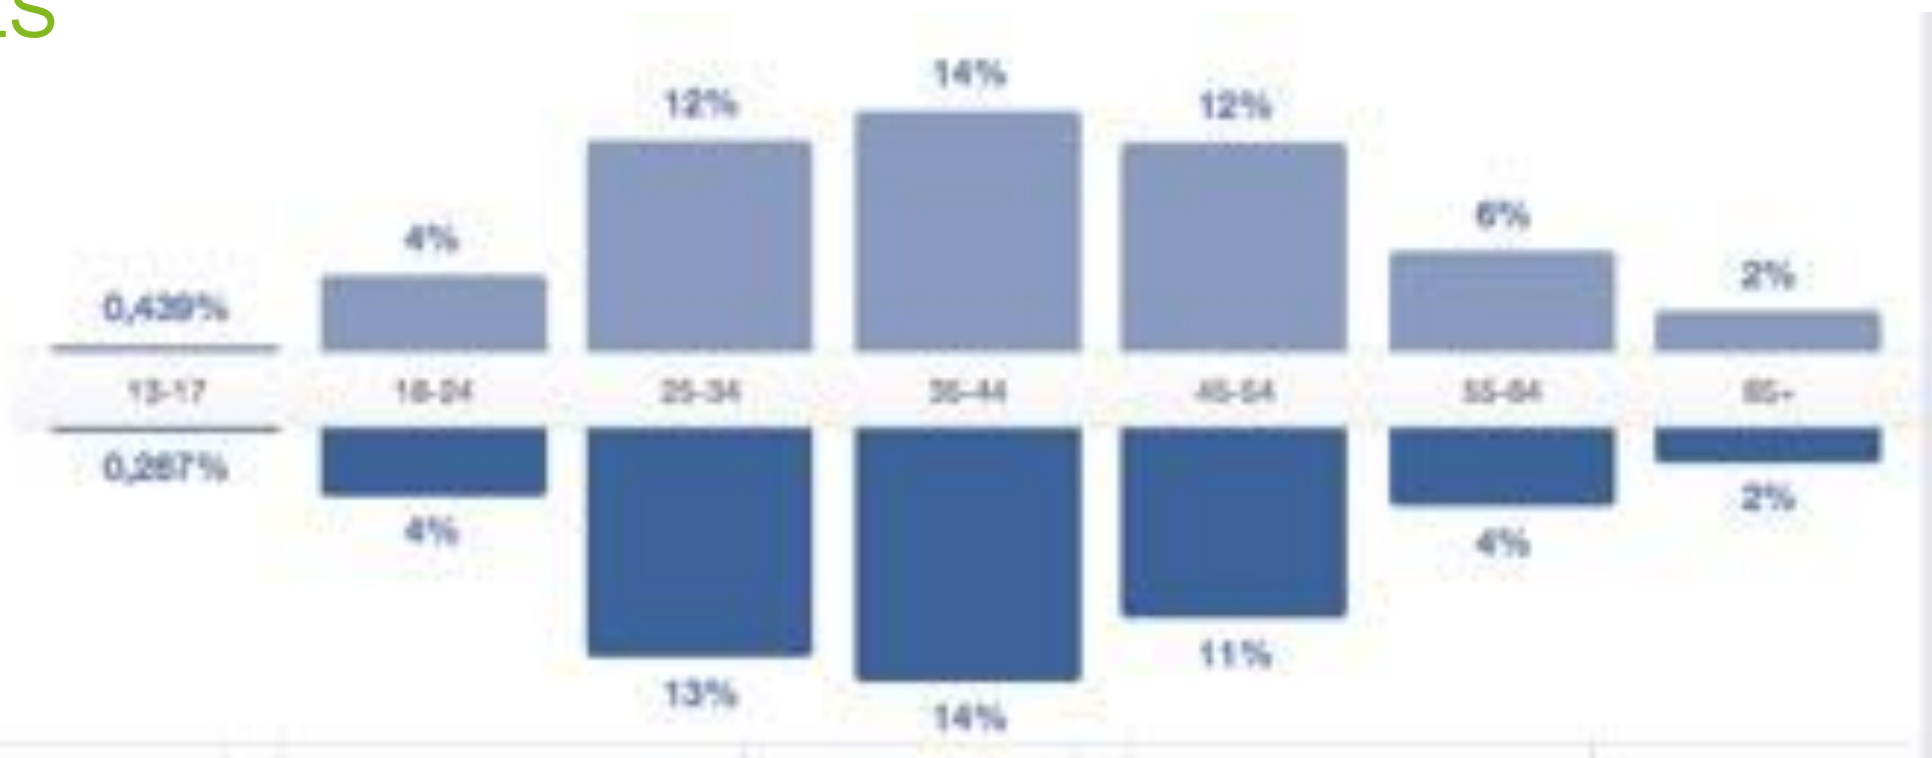

Unique website visits
103.335 pax

Social reach:
966.339 pax

TARGET GROUP ON JUSTDIGGIT'S SOCIAL CHANNELS

Women
50%

Men
49%

OUR MEDIA PARTNERS

kinetic

ngage media
the partner in digital out of home