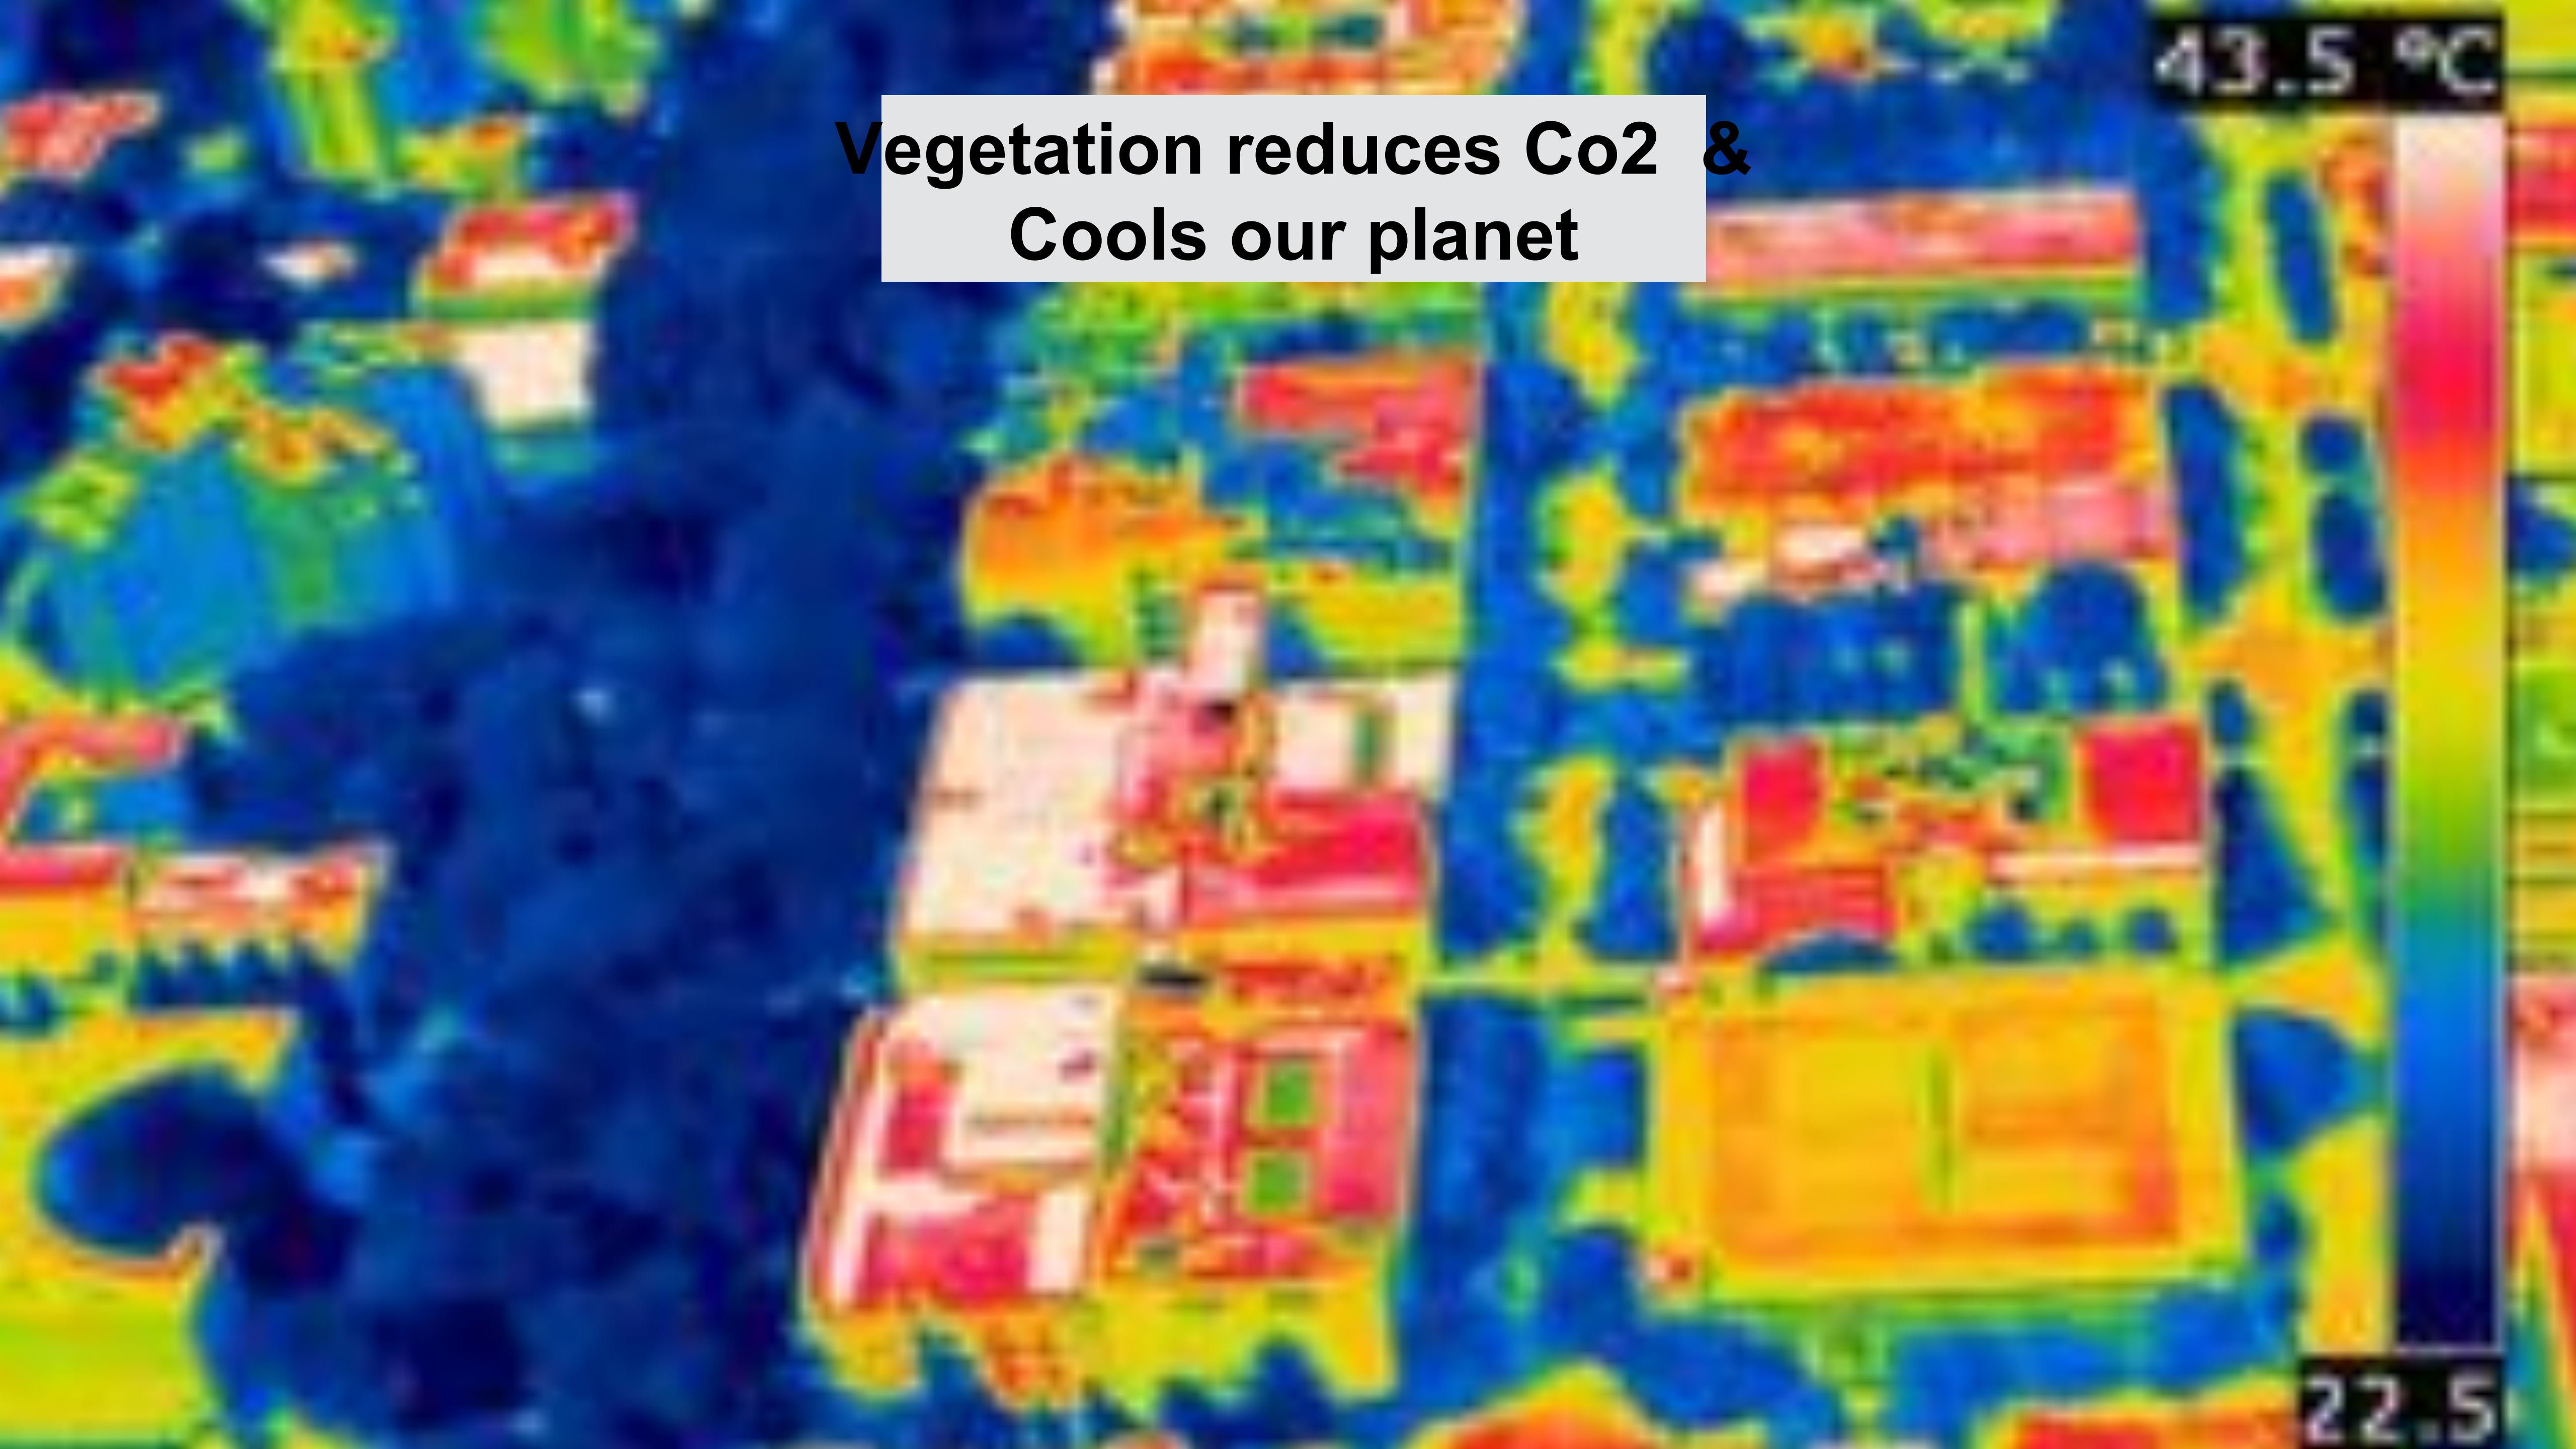

Vegetation reduces Co2 & Cools our planet